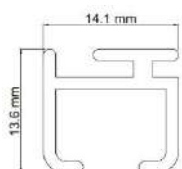

CALHA 1300

	Artigo	Branco	Preto
	Suporte Parede 7,5 cm	---	---
	Terminal ref. 1306	---	---
	Terminal c/ Roldana ref. 1306R	---	----
	Conjunto Trespasse Franzir	---	---
	Fio Nylon 2,00 mm	--- /m (Bobine 500 m)	----

CALHA 1300

Medida (m)	Ondas		Franzido	
	Acionamento Manual		Acionamento Cordão Branco	Acionamento Manual Branco e Preto
	Branco	Branco e Preto		
	Roletes de Fio c/ Rodas			
1,00	---	---	---	---
1,20	---	---	---	---
1,40	---	---	---	---
1,60	---	---	---	---
1,80	---	---	---	---
2,00	---	---	---	---
2,20	---	---	---	---
2,40	---	---	---	---
2,60	---	---	---	---
3,00	---	---	---	---
3,20	---	---	---	---
3,40	---	---	---	---
3,60	---	---	---	---
4,00	---	---	---	---

Abertura Central (KC) ou Lateral (KL)

Suportes Teto

Possibilidade de efetuar curvatura (sob consulta)

Componentes

	Artigo	Branco	Preto
	Perfil 1300 - 6,00 m	--- /m	--- /m
	Rolete Franzir ref. 6000	--- /un (Emb. 500 un)	--- /un (Emb. 500 un)
	Rolete 1300 c/ Rodas	--- /un (Emb. 500 un)	----
	Suporte Teto Plástico	---	---
	Suporte Teto Metálico	---	----