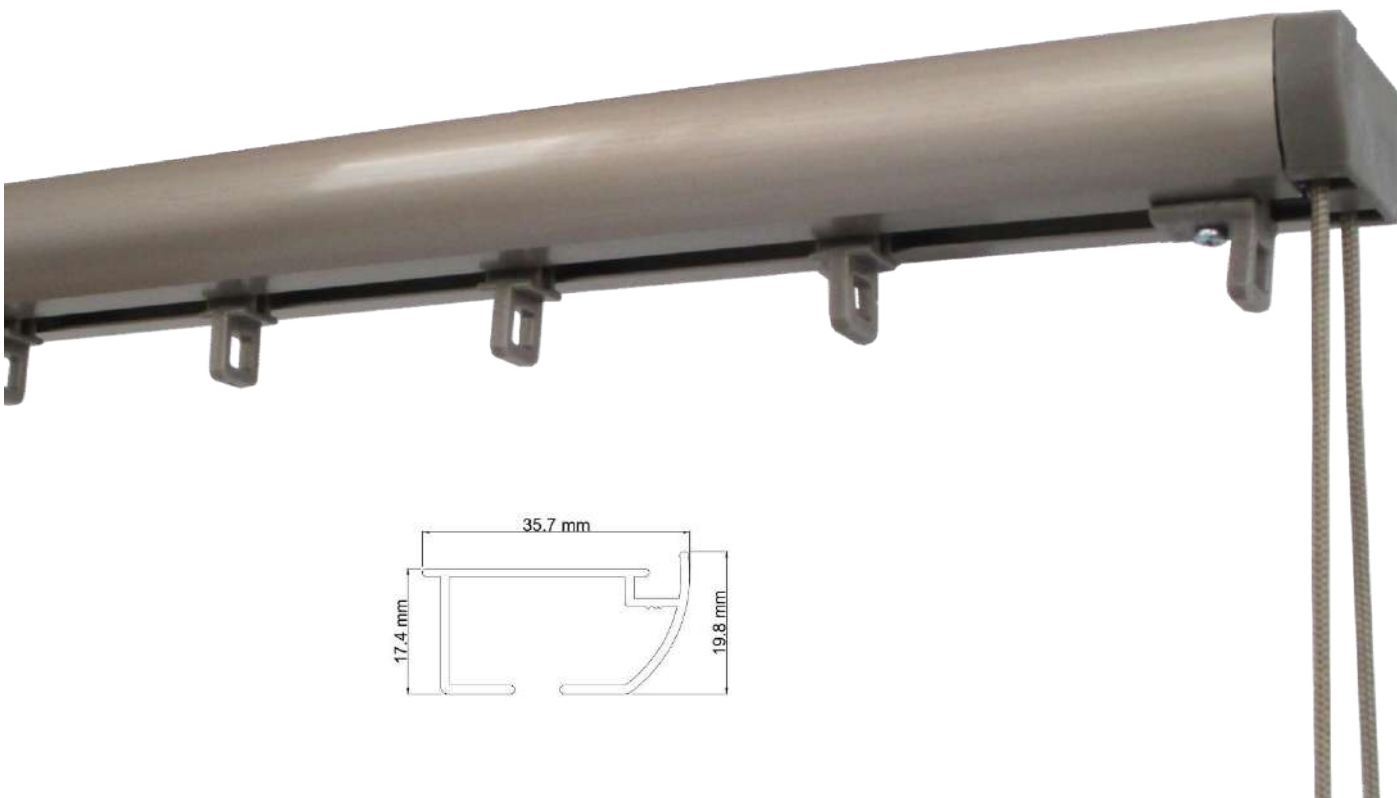

CALHA 1500

Medidas superiores a 4,00 m, considera-se transporte especial

	Artigo	Branco	Preto	Cinza	Bronze	Inox	Metal
	Suporte ref. 1500 Teto	---	---	---	---	---	---
	Suporte ref. 1500 Teto Click			---			---
	7,5 cm	---	---	---	---	---	---
	12 cm	---	---	---	---	---	---
	Suporte Parede 17,5 cm	---	---	---	---	---	---
	17,5 cm Dup	---	---	---	---	---	---
	24 cm Dup	---	---	---	---	---	---

CALHA 1500

Medida (m)	Preto e Branco Brilho	Natural Natural Brilho	Inox Bronze	Preto e Branco Brilho
	Ondas / Franzir / Franzir Frontal			Roletes de Fio c/ Rodas
1,20	---	---	---	---
1,40	---	---	---	---
1,60	---	---	---	---
1,80	---	---	---	---
2,00	---	---	---	---
2,20	---	---	---	---
2,40	---	---	---	---
2,60	---	---	---	---
3,00	---	---	---	---
3,20	---	---	---	---
3,40	---	---	---	---
3,60	---	---	---	---
4,00	---	---	---	---
4,40	---	---	---	---
5,00	---	---	---	---
6,00	---	---	---	---

Sistema Onda espaçs: 40, 50, 55, 60, 65, 70, 75, 80, 85, 100 mm; Suportes Teto

Sistema Onda com Roletes de Fio: 60, 70 e 80mm

Acionamento de cordão; Abertura Central (KC) ou Lateral (KL)

Possibilidade de efetuar curvatura (sob consulta)

CALHA 1500

Componentes

Artigo		Branco	Preto	Cinza	Bronze	Inox	Metal	
	Conjunto Terminal ref. 1500	---	---	---	---	---	----	
	Conjunto Terminal Roldana Latão ref. 1500	---	---	---	---	---	----	
	União Exterior			----			---	
	União Interior	---			----			
	Arrastador Fio	---	---	---	---	---	----	
	Roldana para 2 Comandos			----			---	
	Prolongador Onda	---	---	---	---	---	----	
	Conjunto Trespasse Franzir	---	---	---	---	---	----	
	88 gr	---	---	---	---	---	----	
	96 gr	---	---	---	---	---	----	
	180 gr	---	---	---	---	---	----	
	Travador Urban			---				
	Tampa p/ Suporte de Parede	---	---	---	---	---	----	
	Arrastador Prolongador	---	---	---	---	---	----	
	Pequeno	Extensível entre 5,5 e 8,5 cm				---		
	Médio	Extensível entre 6,5 e 12,5 cm				---		
	Grande	Extensível entre 10,5 e 19 cm				---		
	Fio Nylon 2,00 mm (Bobine 500 mm)	---	/m	---	/m	---	/m	----