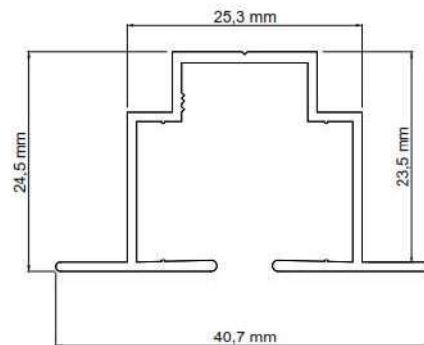

CALHA 5000 EMBUTIR

Medida (m)	Branco Brilho	
	Roletes de Fio c/ Rodas	Ondas / Franzir
1,20	---	---
1,40	---	---
1,60	---	---
1,80	---	---
2,00	---	---
2,20	---	---
2,40	---	---
2,60	---	---
3,00	---	---
3,20	---	---
3,40	---	---
3,60	---	---
4,00	---	---
4,40	---	---
5,00	---	---
6,00	---	---