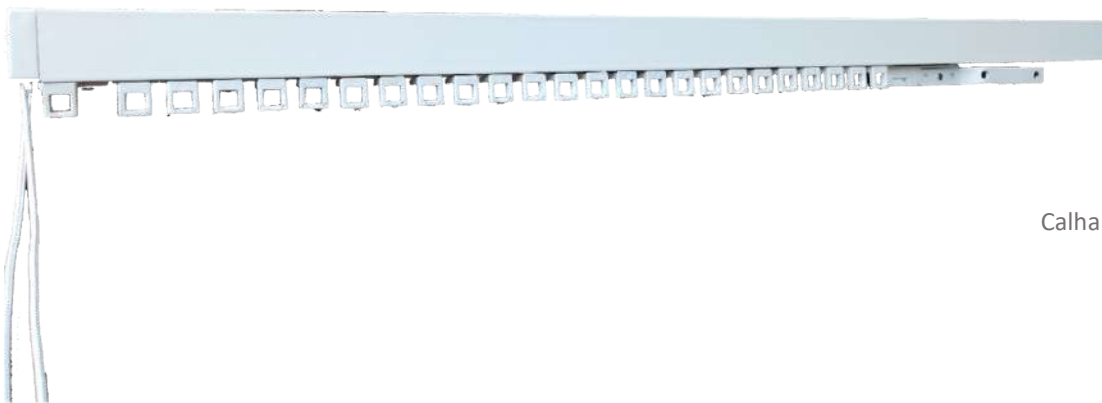

CALHA 5000

Calha 5000 Ondas

Calha 5000 Franzir Frontal

Medidas superiores a 4,00 m, considera-se transporte especial

		Branco	Preto	Cinza	Bronze	Inox	Metal
	Rolete Fixo Franzir Frontal ref. 6500 (Emb. 500 un)	---	---	---	---	---	---
	Suporte ref. 5000 Teto	---	---	---	---	---	---
	Suporte ref. 5000 Teto Click			---			---
	7.5 cm	---	---	---	---	---	---
	12 cm	---	---	---	---	---	---
	Suporte Parede						
	17,5 cm	---	---	---	---	---	---
	(Completo) 17,5 cm Duplo	---	---	---	---	---	---
	24 cm Duplo	---	---	---	---	---	---

CALHA 5000

Medida (m)	Preto e Branco Brilho		Natural Natural Brilho		Inox Bronze		Preto e Branco Brilho	
	Ondas / Franzir / Franzir Frontal				Roletes de Fio c/ Rodas			
1,20	---		---		---		---	
1,40	---		---		---		---	
1,60	---		---		---		---	
1,80	---		---		---		---	
2,00	---		---		---		---	
2,20	---		---		---		---	
2,40	---		---		---		---	
2,60	---		---		---		---	
3,00	---		---		---		---	
3,20	---		---		---		---	
3,40	---		---		---		---	
3,60	---		---		---		---	
4,00	---		---		---		---	
4,40	---		---		---		---	
5,00	---		---		---		---	
6,00	---		---		---		---	

CALHA 5000

Componentes

	Artigo	Branco	Preto	Cinza	Bronze	Inox	Metal	
	Conjunto Terminal ref. 5000	---	---	---	---	---	----	
	Conjunto Terminal Roldana Latão ref. 5000	---	---	---	---	---	----	
	União Exterior			----			---	
	União Interior	---			----			
	Arrastador Fio	---	---	---	---	---	----	
	Roldana para 2 Comandos			----			---	
	Prolongador Onda	---	---	---	---	---	----	
	Conjunto Trespasse Franzir	---	---	---	---	---	----	
	88 gr	---	---	---	---	---	----	
	96 gr	---	---	---	---	---	----	
	180 gr	---	---	---	---	---	----	
	Travador Urban				---			
	Tampa p/ Suporte de Parede	---	---	---	---	---	----	
	Arrastador Prolongador	---	---	---	---	---	----	
	Pequeno	Extensível entre 5,5 e 8,5 cm					---	
	Médio	Extensível entre 6,5 e 12,5 cm					---	
	Grande	Extensível entre 10,5 e 19 cm					---	
	Fio Nylon 2,00 mm (Bobine 500 m)	---	/m	---	/m	---	/m	---