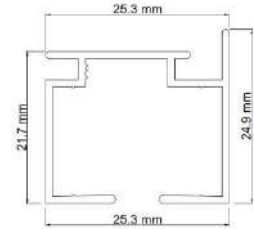

CALHA 5000

Calha 5000 Ondas

Calha 5000 Franzir Frontal

Medidas superiores a 4,00 m, considera-se transporte especial

		Branco	Preto	Cinza	Bronze	Inox	Metal
	Rolete Fixo Franzir Frontal ref. 6500 (Emb. 500 un)	---	---	---	---	---	---
	Suporte ref. 5000 Teto	---	---	---	---	---	---
	Suporte ref. 5000 Teto Click			---			---
	7.5 cm	---	---	---	---	---	---
	12 cm	---	---	---	---	---	---
	Suporte Parede						
	17,5 cm	---	---	---	---	---	---
	(Completo) 17,5 cm Duplo	---	---	---	---	---	---
	24 cm Duplo	---	---	---	---	---	---

Componentes

Artigo	Preto / Branco		Natural / Nat. Brilho		Inox / Bronze	
	Branco	Preto	Cinza	Bronze	Inox	Metal
Perfil 5000 - 6,00 m	---	---	---	---	---	---
 Alheta Emb. 500un	40 mm					
	50 mm					
	55 mm					
	60 mm					
	65 mm	---	---	---	---	---
	70 mm	---	---	---	---	---
	75 mm	---	---	---	---	---
	80 mm	---	---	---	---	---
	85 mm	---	---	---	---	---
	100 mm	---	---	---	---	---
 Rolete Onda ref. 5000 (Emb. 500 un)	---	---	---	---	---	---
 Rolete Franzir ref. 6000 (Emb. 500 un)	---	---	---	---	---	---
 Rolete Franzir Frontal ref. 6500 (Emb. 500 un)	---	---	---	---	---	---

CALHA 5000

Componentes

	Artigo	Branco	Preto	Cinza	Bronze	Inox	Metal	
	Conjunto Terminal ref. 5000	---	---	---	---	---	----	
	Conjunto Terminal Roldana Latão ref. 5000	---	---	---	---	---	----	
	União Exterior			----			---	
	União Interior	---			----			
	Arrastador Fio	---	---	---	---	---	----	
	Roldana para 2 Comandos			----			---	
	Prolongador Onda	---	---	---	---	---	----	
	Conjunto Trespasse Franzir	---	---	---	---	---	----	
	88 gr	---	---	---	---	---	----	
	96 gr	---	---	---	---	---	----	
	180 gr	---	---	---	---	---	----	
	Travador Urban				---			
	Tampa p/ Suporte de Parede	---	---	---	---	---	----	
	Arrastador Prolongador	---	---	---	---	---	----	
	Pequeno	Extensível entre 5,5 e 8,5 cm					---	
	Médio	Extensível entre 6,5 e 12,5 cm					---	
	Grande	Extensível entre 10,5 e 19 cm					---	
	Fio Nylon 2,00 mm (Bobine 500 m)	---	/m	---	/m	---	/m	---