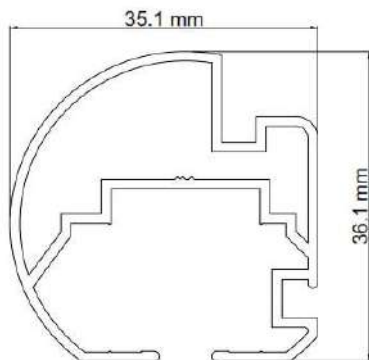

VARÃO ONDA OCULTO

Suporte Parede Oculto