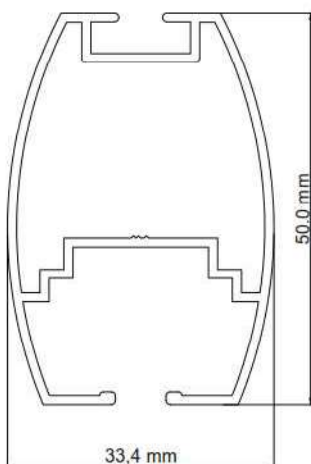

CALHA OVAL

Suporte Parede Oval

Suporte Teto Oval

União Decorativa Oval

CALHA OVAL

Medida (m)	Preto Brilho Branco Brilho	Natural Natural Brilho	Inox Bronze ¹⁾
1,20	---	---	---
1,40	---	---	---
1,60	---	---	---
1,80	---	---	---
2,00	---	---	---
2,20	---	---	---
2,40	---	---	---
2,60	---	---	---
3,00	---	---	---
3,20	---	---	---
3,40	---	---	---
3,60	---	---	---
4,00	---	---	---
4,40	---	---	---
5,00	---	---	---
6,00	---	---	---

Sistema Onda espaços: 40, 50, 55, 60, 65, 70, 75, 80, 85, 100 mm

Outros sistemas disponíveis: Franzido / Pregas / Machos, Onda com Roletes de Fio

Acionamento de cordão: Abertura Central (KC) ou Lateral (KL)

¹⁾ Kits em Bronze são fornecidos com terminais e suportes à cor, restantes acabamentos fornecidos com acessórios em Inox

Componentes

	Preto / Branco	Natural / Nat. Brilho	Inox / Bronze
Perfil Oval - 6,40 m	--- /m	--- /m	--- /m
		Branco	Inox / Bronze
Suporte Parede	13 cm	---	---
	20 cm	----	---
Suporte Teto Oval		----	---
Par Terminal Oval		---	---
União Decorativa		----	---