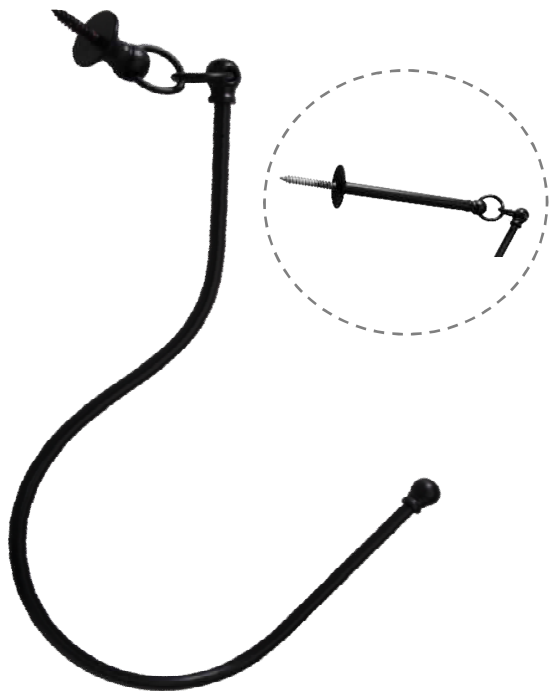

Argola, Ilhós, Rótula e União

		Preto		Decorado	
		Ø20 mm	Ø30 mm	Ø20 mm	Ø30 mm
Argola c/ anel e gancho		---	---	---	---
Ilhós Redondo		---	---	---	---
Ilhós Quadrado, Int. Redondo		---	---	---	---
Rótula		---	---	---	---
União para Varão		---	---	---	---

FERRO Ø30 - Ø20 mm

Haste Lisa

Haste Lisa Curva

Haste Trabalhada

Haste Trabalhada Curva

Embrace

Roseta N° 5

Roseta Lisa

Cabide Pequeno

Bengala Cilindro F

Bengala Cilindro

Bengala Clássica

FERRO Ø30 - Ø20 mm

Rosetas e Hastes

			Preto	Decorado
Roseta Lisa	Sem	Ø60 mm	---	---
Roseta Nº 5	Haste	Ø70 mm	---	---
Haste Lisa para roseta		50 mm	---	---
		100 mm	---	---
Haste Lisa Curva para Roseta		100 mm	---	---
Haste Trabalhada p/ roseta		50 mm	---	---
		100 mm	---	---
Haste Trab. Curva p/ Roseta		100 mm	---	---