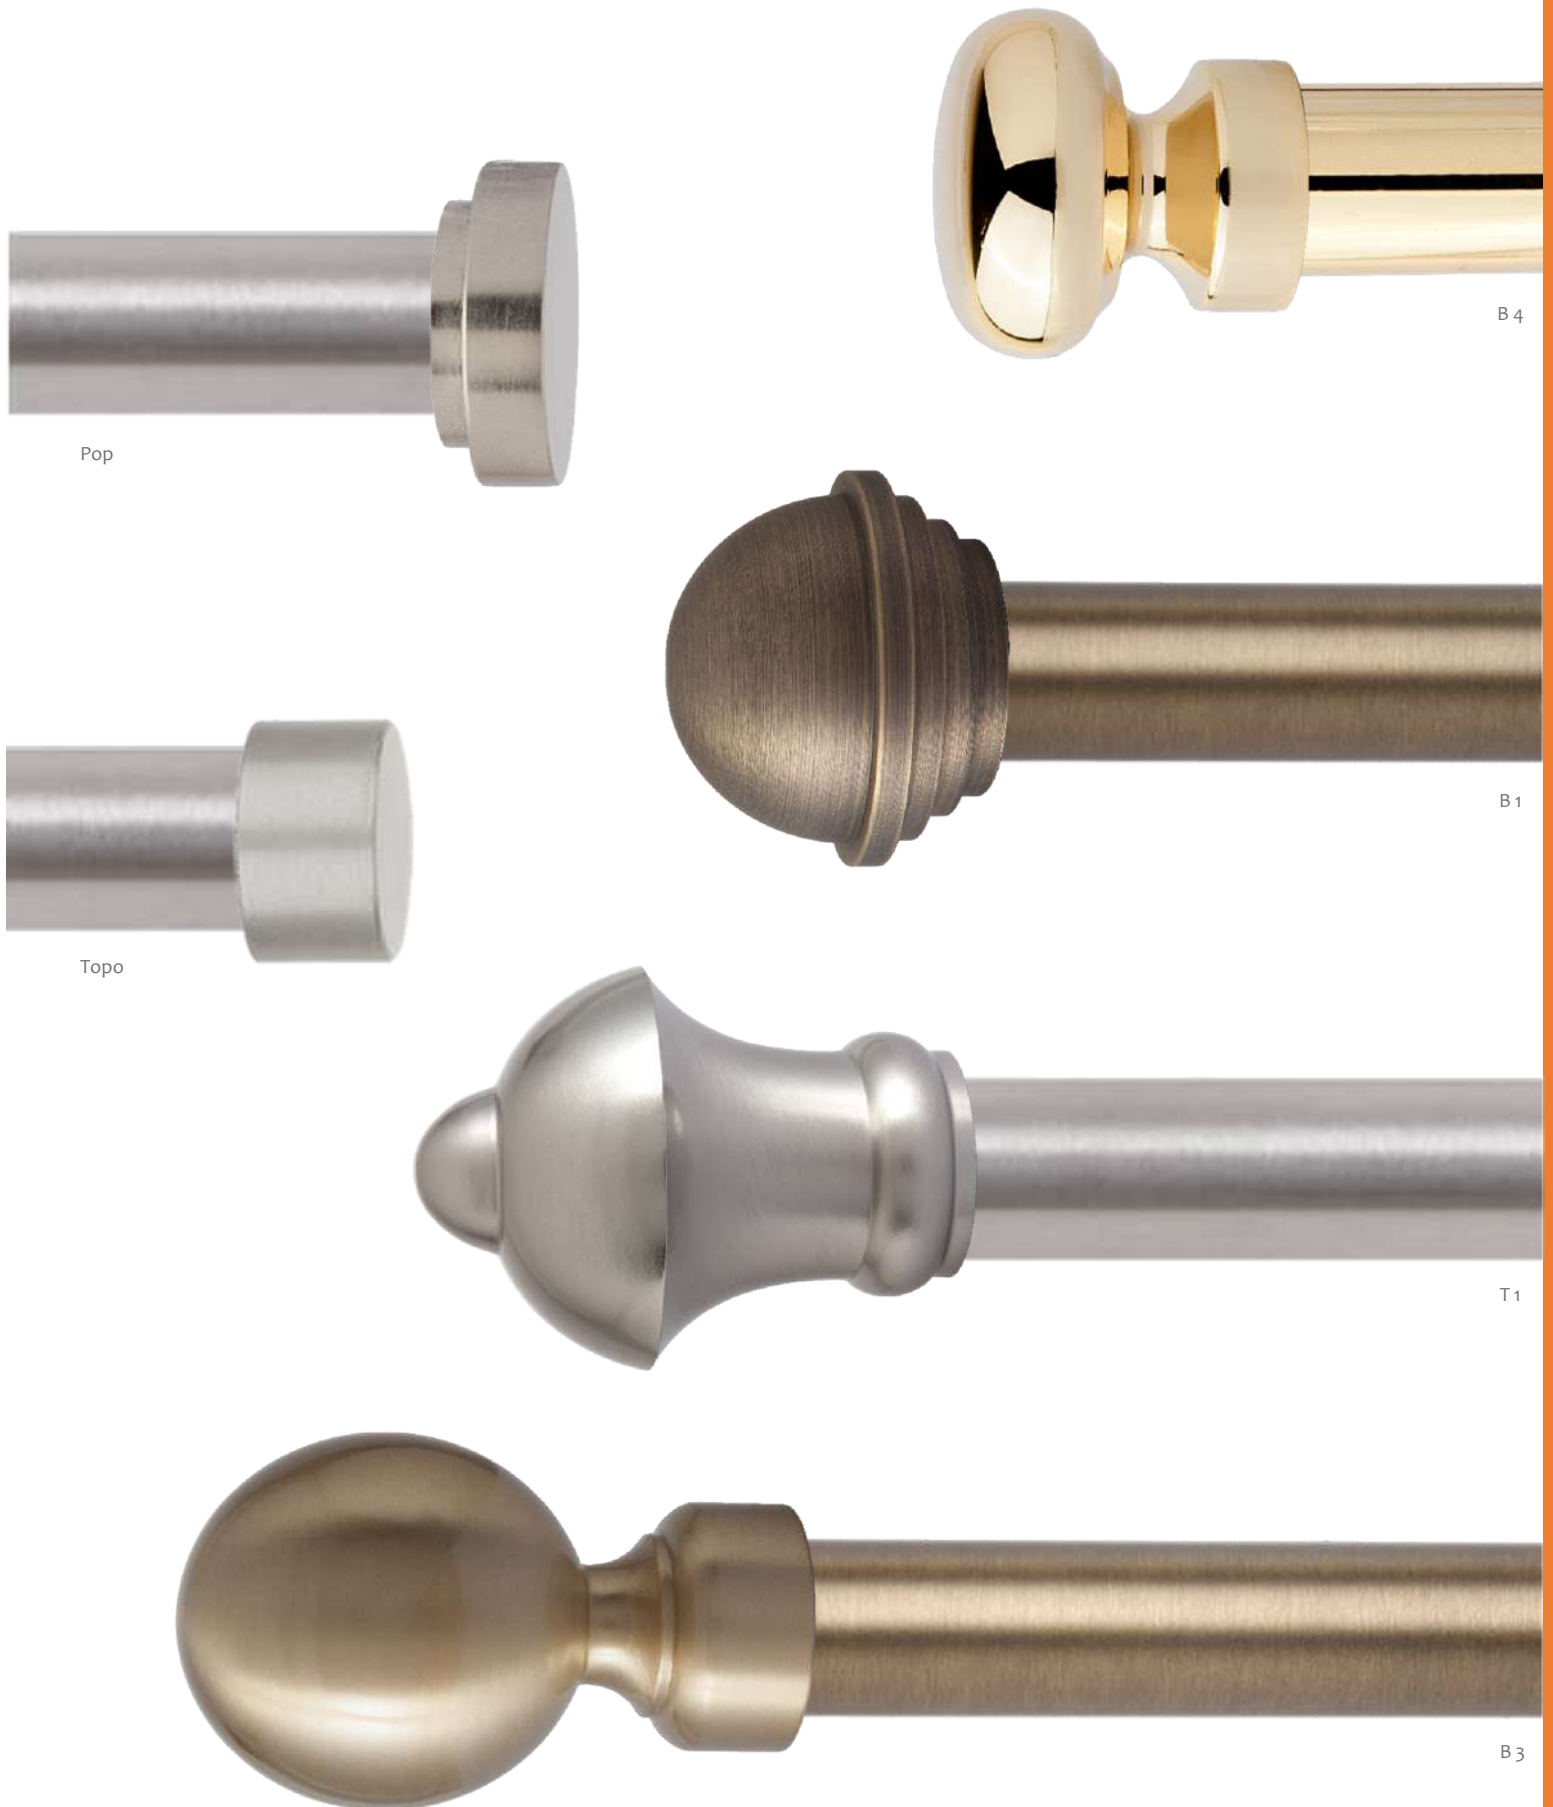

INOX E LATÃO BASE Ø30 - Ø20 mm

Curva Facetada

Curva Retangular

Quadrada

Pirâmide

Redonda

Oval

Rústica

Rústica Grande

Ø40 - Ø50 mm INOX E LATÃO

Ø40 - Ø50 mm INOX E LATÃO

Varão

	Ø	1,50 m	1,75 m	2,00 m	2,50 m	3,00 m	3,50 m	4,00 m
Inox	Ø40 mm	---	---	---	---	---	---	---
	Ø50 mm	---	---	---	---	---	---	---
Aço Escovado Níquel Acetinado	Ø40 mm	---	---	---	---	---	---	---
	Ø50 mm	---	---	---	---	---	---	---
Oxidados Latão	Ø40 mm	---	---	---	---	---	---	---
	Ø50 mm	---	---	---	---	---	---	---