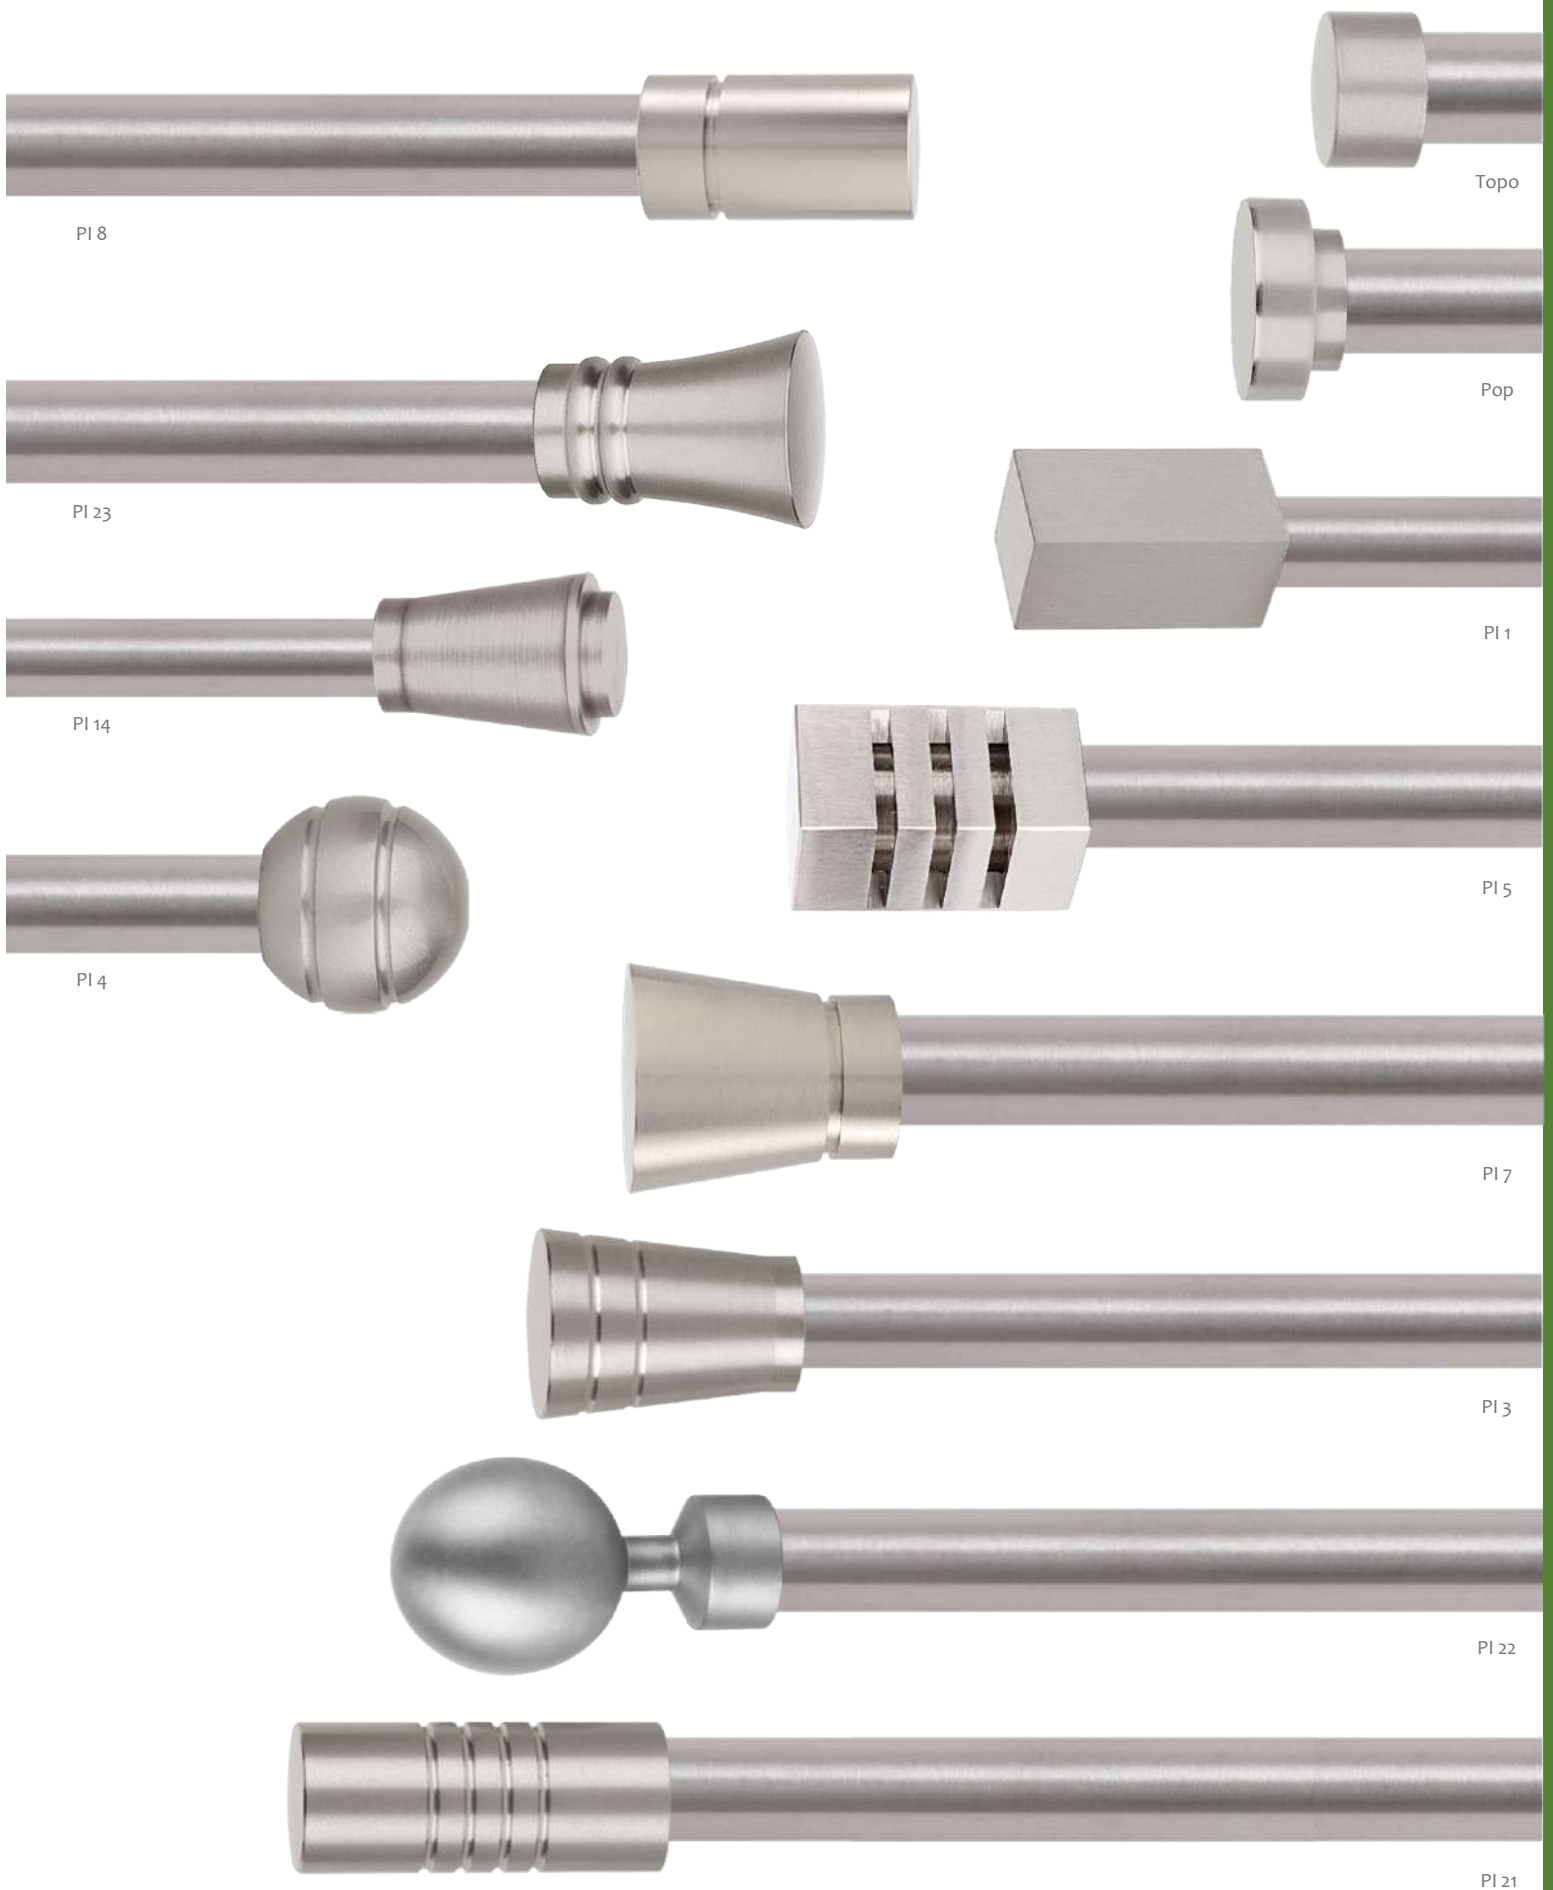

# INOX TOP Ø30 - Ø20 mm

## Varão

Ø	1,50 m	1,75 m	2,00 m	2,25 m	2,50 m	3,00 m	3,50 m	4,00 m
Ø30 mm	---	---	---	---	---	---	---	---
Ø20 mm	---	---	---	---	---	---	---	---

# INOX TOP Ø30 - Ø20 mm

Teto

BC

Teto Duplo

BC Duplo

Topo

Topo Aberto

Rótula