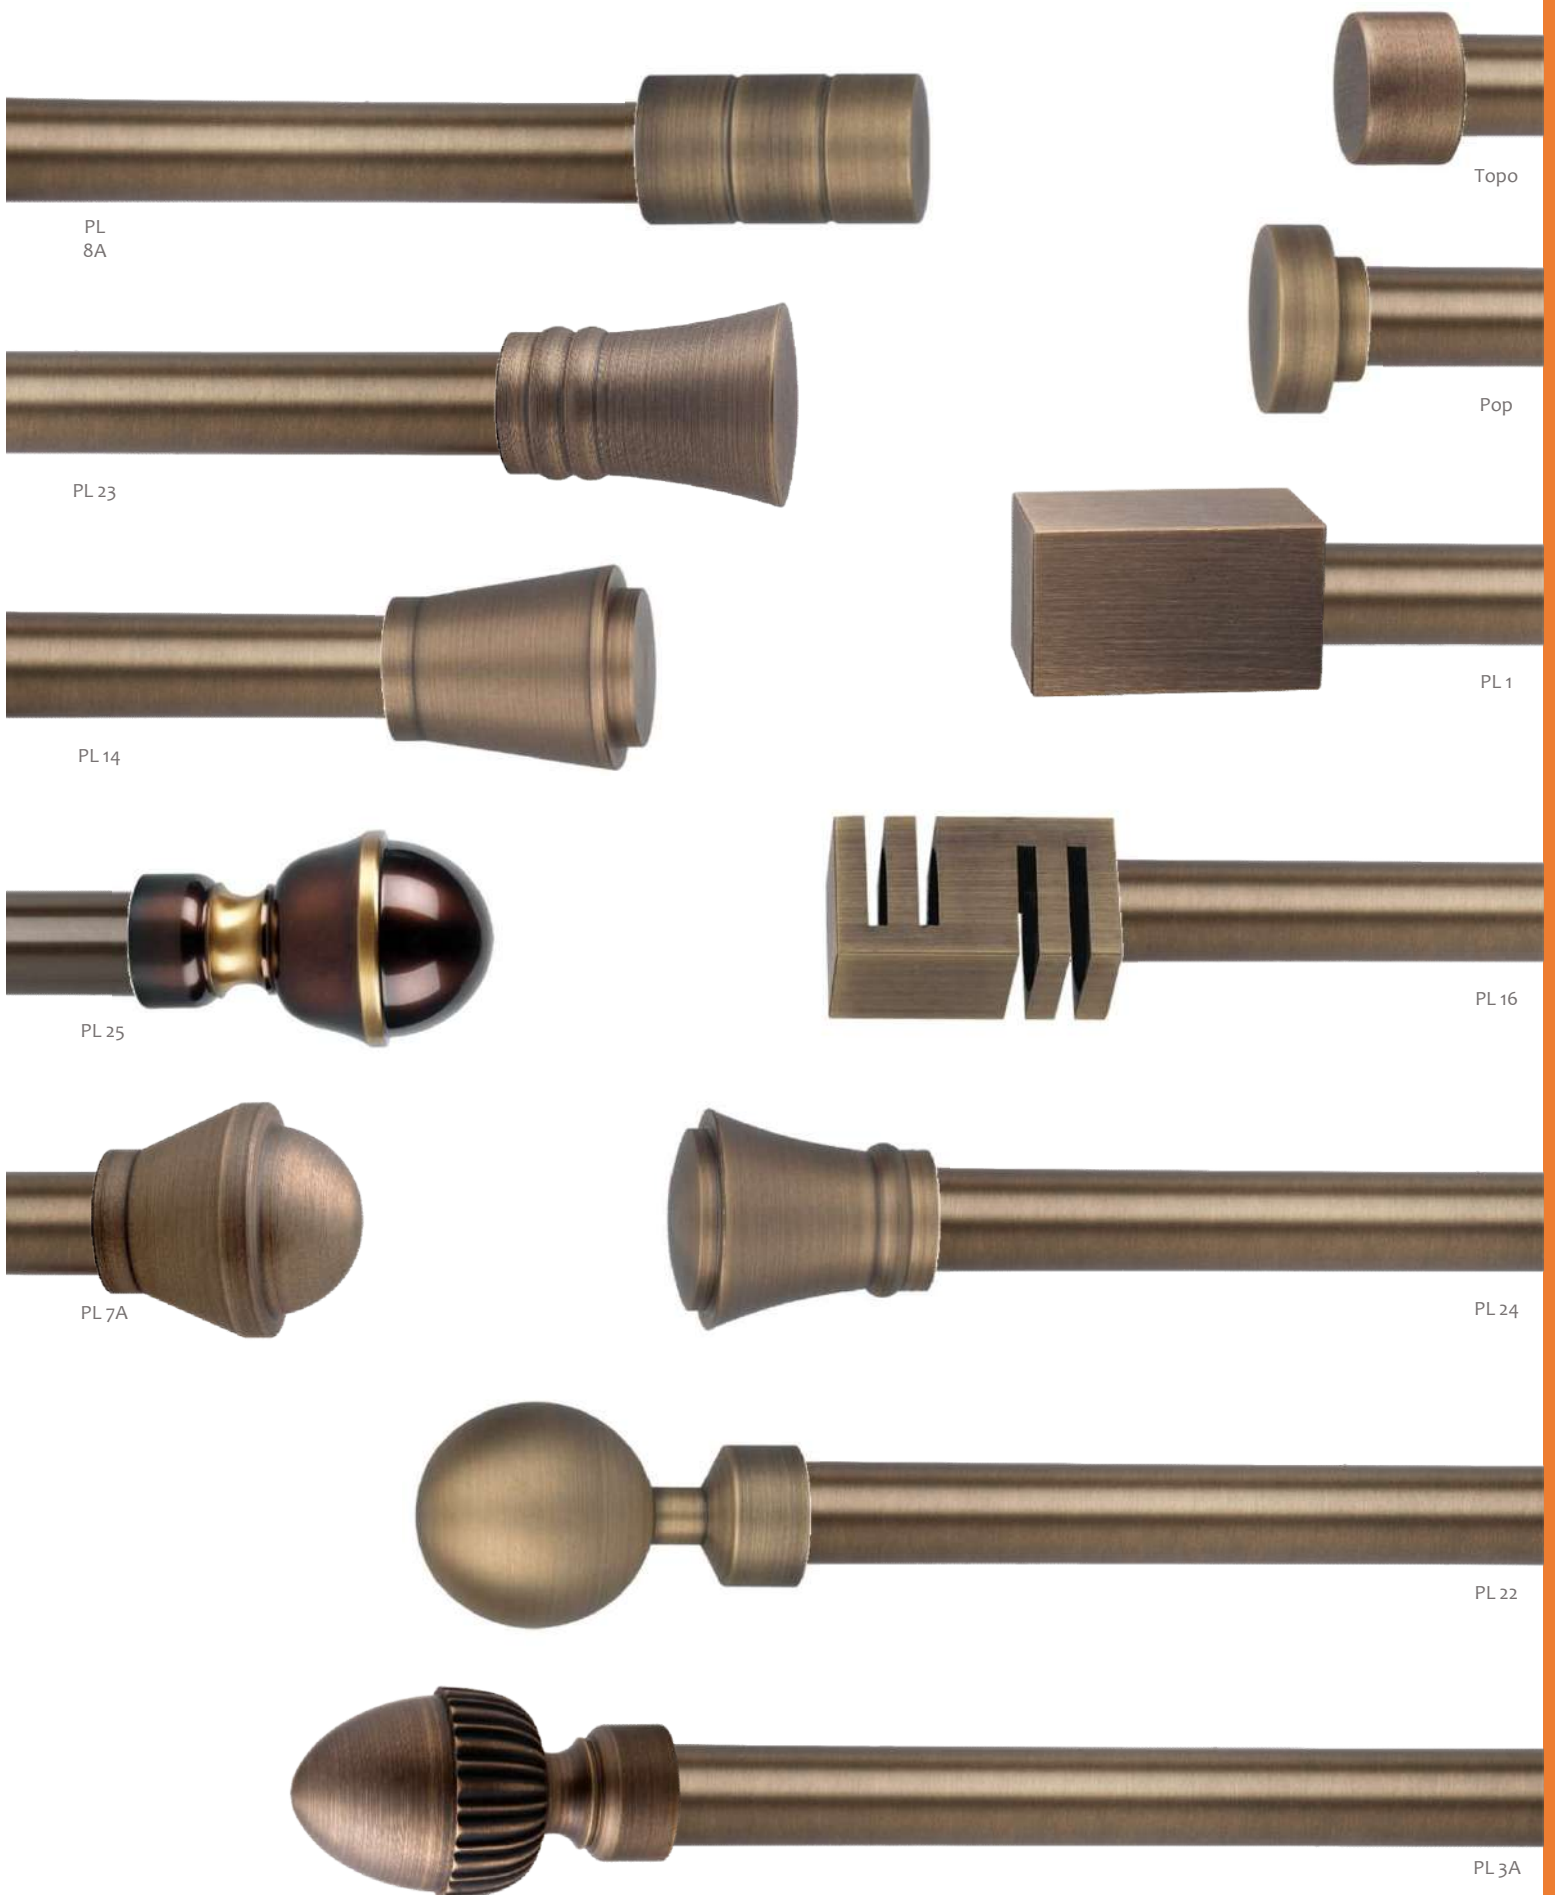

LATÃO TOP Ø30 - Ø20 mm

LATÃO TOP Ø30 - Ø20 mm

Varão

	Ø	1,50 m	1,75 m	2,00 m	2,25 m	2,50 m	3,00 m	3,50 m	4,00 m
Oxidados Latão	Ø30 mm	---	---	---	---	---	---	---	---
	Ø20 mm	---	---	---	---	---	---	---	---
Aço Escovado Níq. Acet.	Ø30 mm	---	---	---	---	---	---	---	---
	Ø20 mm	---	---	---	---	---	---	---	---

Terminais

	Oxidados / Latão		Aço Escovado / Níq. Acetinado	
	Ø20 mm	Ø30 mm	Ø20 mm	Ø30 mm
Terminal ref. PL 1	---	---	---	---
Terminal ref. PL 3A	---	---	---	---
Terminal ref. PL 7A	---	---	---	---
Terminal ref. PL 8A	---	---	---	---
Terminal ref. PL 14	---	---	---	---
Terminal ref. PL 16	---	---	---	---
Terminal ref. PL 22	---	---	---	---
Terminal ref. PL 23	---	---	---	---
Terminal ref. PL 24	---	---	---	---
Terminal ref. PL 25	---	---	---	---
Terminal ref. POP	---	---	---	---
Terminal ref. TOPO	---	---	---	---

Oxidado Italiano

Oxidado Italiano Brilhante

Oxidado

Latão Mate

Latão Polido

Aço Escovado

Níquel Acetinado

LATÃO TOP Ø30 - Ø20 mm

LATÃO TOP Ø30 - Ø20 mm

Embrace

Roseta Pérola

Roseta Cilindrica

Roseta Lisa

Roseta Quadrada

Haste Lisa

Haste Curva